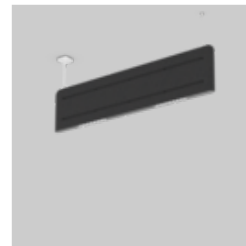

**MUSE DOUBLE
LIGHT** acoustic
suspended

MUSE LIGHT
acoustic
suspended

MUSE BAFFLE
acoustic
suspended

LENO surface

LITO 60 suspended

XAL Office Vienna

FOTOGRAFÍA

Kurt Kuball