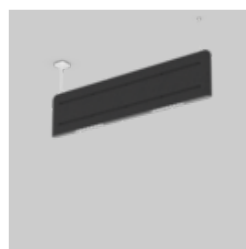

## Productos utilizados

**MUSE DOUBLE  
LIGHT** acoustic  
suspended

**MUSE LIGHT**  
acoustic  
suspended

**MUSE BAFFLE**  
acoustic  
suspended

**LENO** surface

**LITO 60** suspended