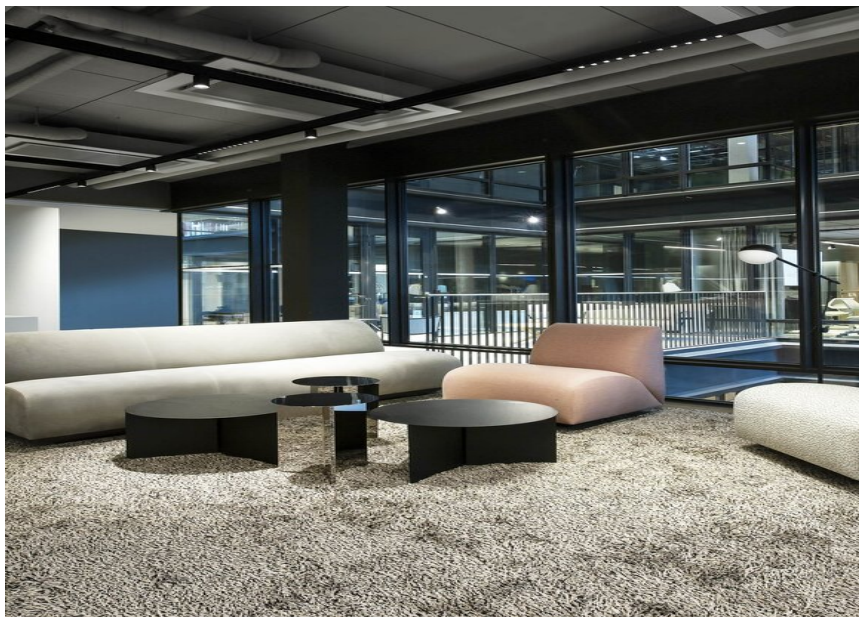

Suecia

Productos utilizados

MOVE IT 25
surface /
suspended system

JUST 55 MOVE IT
25 / 25 S / 45

SPOT LINE MOVE
IT 25

OPAL HIGH
PERFORMANCE
MOVE IT 25

Microsoft HQ Stockholm

FOTOGRAFÍA