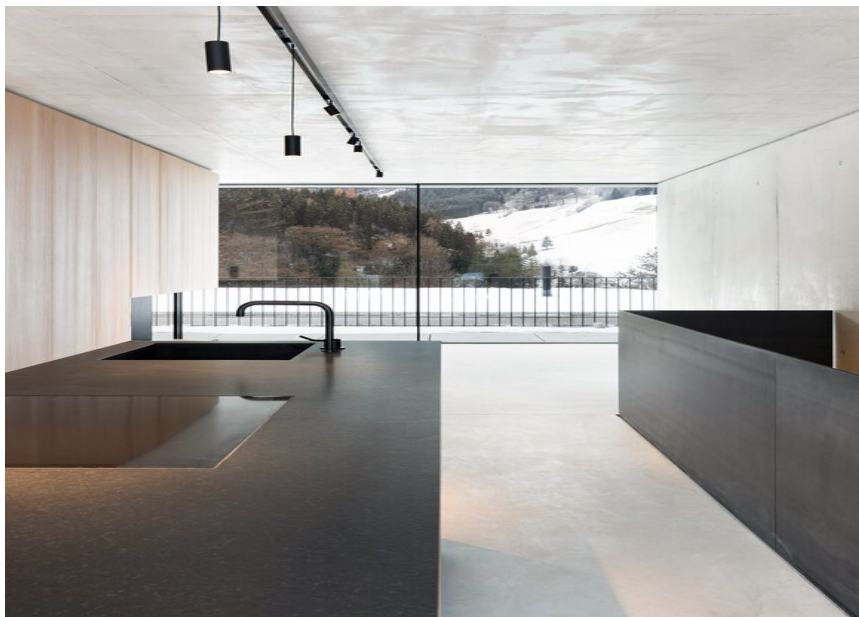

Mountain Cabin

FOTOGRAFÍA

Christoph Panzer

LIGHTING DESIGN

Egger Licht GmbH

UBICACIÓN

Austria