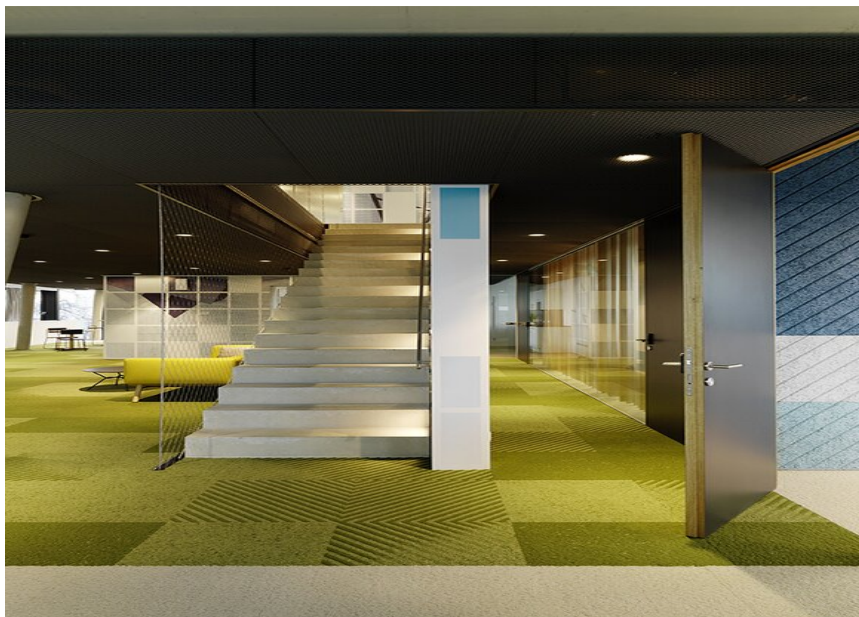

C&P Immobilien AG

FOTOGRAFÍA

Paul Ott

ARQUITECTO

INNOCAD Architecture, Graz

LIGHTING DESIGN

INNOCAD Architecture, Graz

UBICACIÓN

Austria