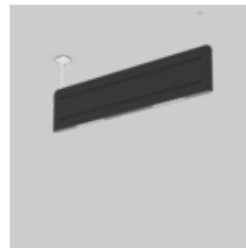

**MUSE DOUBLE
LIGHT** acoustic
suspended

MUSE LIGHT
acoustic
suspended

MUSE BAFFLE
acoustic
suspended

LENO surface

LITO 60 suspended

XAL Office Vienna

FOTOGRAFÍA

Kurt Kuball