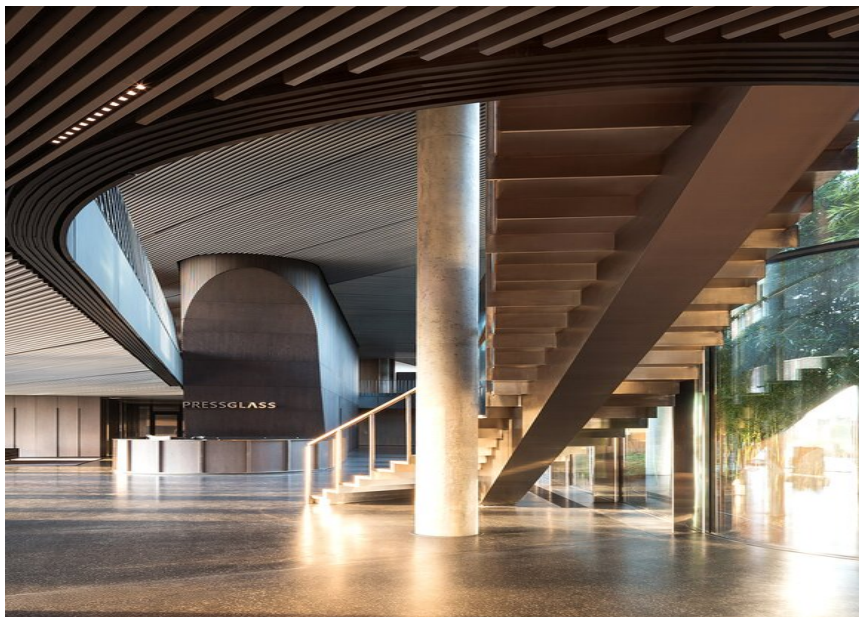

Press Glass Headquarters

FOTOGRAFÍA

Nate Cook Photography

ARQUITECTO

Konior Studio, Tomasz Konior

UBICACIÓN

Polonia