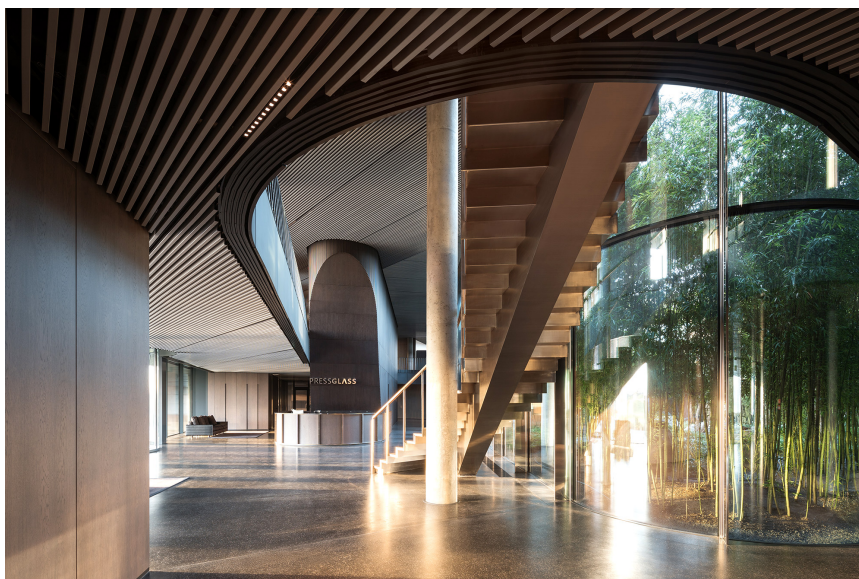

Press Glass Headquarters

FOTOGRAFÍA

Nate Cook Photography

ARQUITECTO

Konior Studio, Tomasz Konior

UBICACIÓN

Polonia

Imágenes