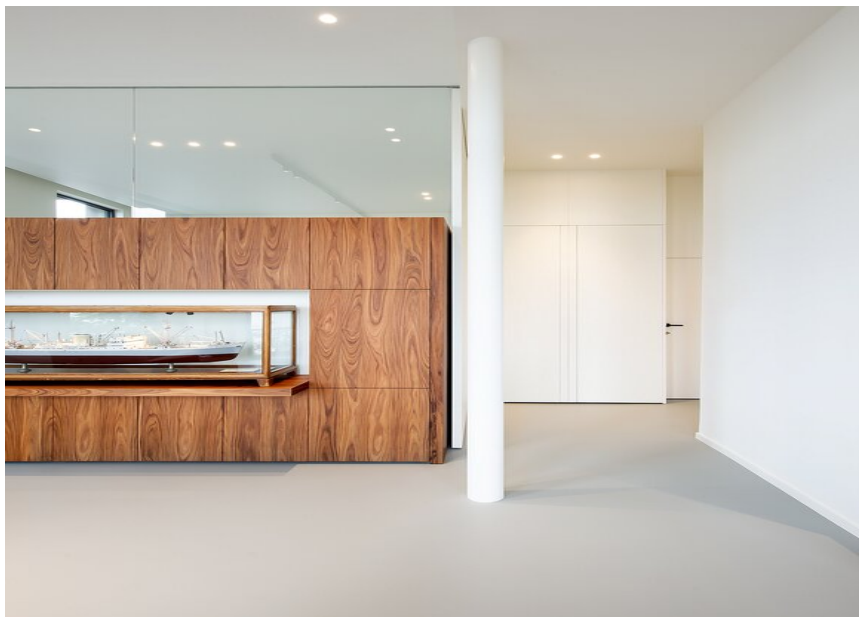

Office Oilchart

FOTOGRAFÍA

Kris Dekeijser

ARQUITECTO

Kris Rymenants

UBICACIÓN

Bélgica