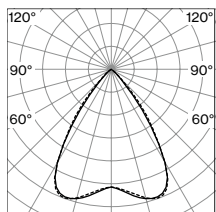

Light distribution

reflector (UGR ≤ 19)
direct

LUMINOUS FLUX value calculated for
CRI ≥ 80, colour white, reflector chrome