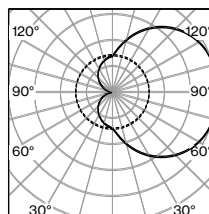

### IP 54 LUMINAIRE

SYSTEM POWER

28 W

LUMINOUS FLUX

2890lm

ORDER CODE

088-272051 [↗](#)

### LIGHT DISTRIBUTION

opal

direct