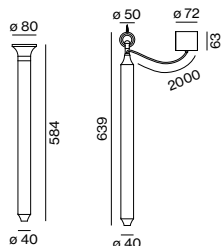

2 POWER SUPPLY SURFACE 220-240 V AC, 48V, 50-60Hz			
TYPE	L-ø (mm)	ORDER CODE	
100 W surface ☐ PC II	584-ø40	058-65912 ☑️☑️	
150 W surface ☐ PC II	584-ø40	058-65913 ☑️☑️