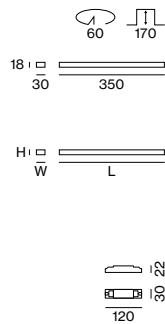

Mounting accessories

MOUNTING ACCESSORIES

TYPE	L-W-H (mm)	ORDER CODE
1 mounting set recessed	ø74-100	058-659021 ☑️
2 mounting set surface	ø74-39	058-659101 ☑️
3 mounting set suspended	ø50/30-135	058-659201 ☑️
4 clip surface (transparent)	15-21-24	058-6591410
5 channel surface (transparent)	1000-21-24	058-6591110
6 mounting ring surface	ø39-9-61	058-659161 ☑️
7 mounting ring suspended	ø39-9	058-659261 ☑️

2 POWER SUPPLY SURFACE 220-240 V AC, 48V, 50-60Hz			
TYPE	L-ø (mm)	ORDER CODE	
100 W surface ☐ PC II	584-ø40	058-65912 ☑️☑️	
150 W surface ☐ PC II	584-ø40	058-65913 ☑️☑️	

3 POWER SUPPLY SUSPENDED 220-240 V AC, 48V, 50-60Hz			
TYPE	L-ø (mm)	ORDER CODE	
100 W suspended ☐ PC II	639-ø40	058-65922 ☑️☑️	
150 W suspended ☐ PC II	639-ø40	058-65923 ☑️☑️	