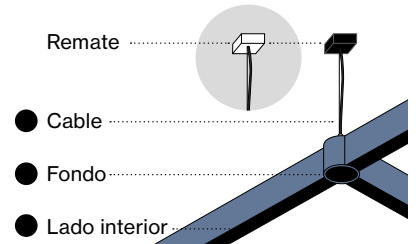

Colores especiales – Realización

- traffic white | RAL 9016
- jet black | RAL 9005