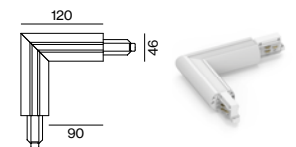

CONNECTORS 240V-16A

linear connector 186-021113

L-connector right (external) 186-025133
L-connector left (internal) 186-025233

T-connector left (poles external) 186-025243
T-connector right (poles external) 186-025143
T-connector right (poles internal) 186-025273
T-connector left (poles internal) 186-025173