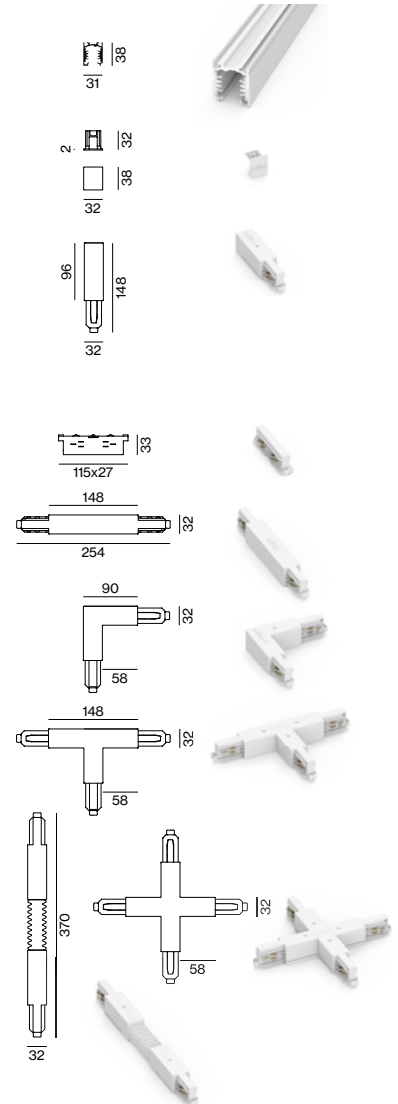

X-connector 186-021153

adjustable corner connector 186-021163

MOUNTING ACCESSORIES

TYPE ORDER CODE
 ceiling clip 186-021511

pendant clip cable 186-021521

pendant clip rod 186-021541

joiner piece cable 186-021531

joiner piece rod 186-021551

cutting tool 186-0219110

SUSPENSION KIT

TYPE ORDER CODE
 pendant 1000 186-021611

cable 1500 186-0217110

cable 3000 186-0217210

cable 5000 186-0217310

TRACK high

Options on request

LIGHT OPTIC COVER

inset indirect

Pole options

poles internal left

poles internal right

poles external left

poles external right

poles end feed left

poles end feed right

TRACK high 3-phase/3-phase + DALI-2-bus

TRACK 240V-16A

L (mm)	ORDER CODE
1000	186-016113
2000	186-016213
3000	186-016313
4000	186-016413

end cap 186-026011

end feed left 186-026313