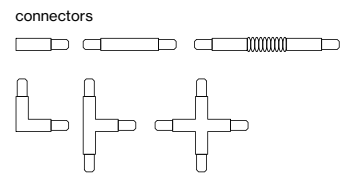

SOFT LENS

TYPE	Ø-H (mm)	ORDER CODE
BO 55	50.3	007-1965990

WALLWASHER LENS

TYPE	Ø-H (mm)	ORDER CODE
BO 55	50.3	007-1965790

Types

Colours

TRACK 3-phase
recessed/surface/suspended

TRACK recessed