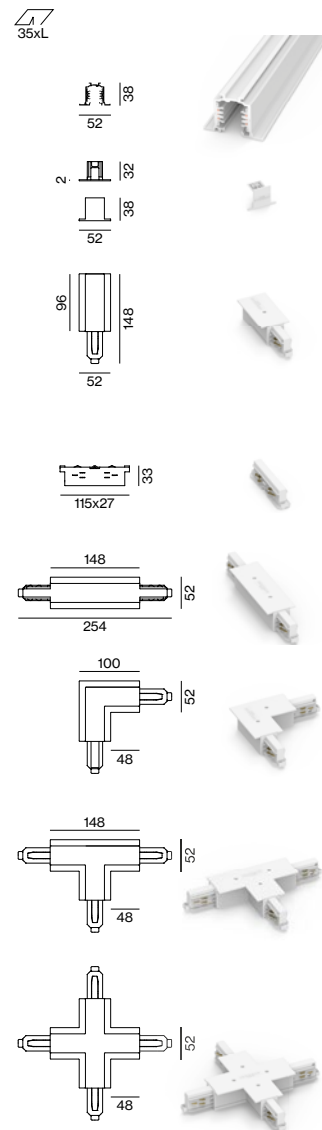

TRACK 240V-16A

L (mm)	ORDER CODE
2000	186-012213
3000	186-012313
4000	186-012413

end cap 186-022011

end feed left 186-022313
 end feed right 186-022413
 middle feed 186-021323

CONNECTORS 240V-16A

TYPE **ORDER CODE**
 linear connector 186-021113

I-connector 186-022123

L-connector right 186-022133
 L-connector left 186-022233

T-connector right (poles internal) 186-022143
 T-connector left (poles internal) 186-022243
 T-connector right (poles external) 186-022173
 T-connector left (poles external) 186-022273

X-connector 186-022153

MOUNTING ACCESSORIES

TYPE **ORDER CODE**
 clip 186-022511
 cutting tool 186-021911

TRACK

surface/suspended

Order options

CONTROL

non DIM
 DALI-2

end cap 186-021011

end feed left 186-021313
 end feed right 186-021413
 middle feed* 186-021323

*only available in white and black

CONNECTORS 240V-16A

TYPE ORDER CODE
 linear connector 186-021113

I-connector 186-021123