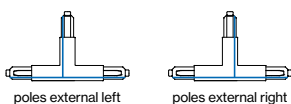

TRACK recessed

Order options

CONTROL

non DIM

DALI-2

MATERIAL COLOUR

- ☐ pure white RAL 9010 7
- ☒ jet black RAL 9005 8

Pole options