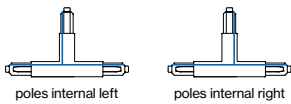

TRACK round 3-phase/3-phase + DALI-2-bus

TRACK 240V-16A

L (mm)	ORDER CODE
1000	186-015113
2000	186-015213
3000	186-015313
4000	186-015413

TRACK CURVE 240V-16A

TYPE	ORDER CODE
R 500 90° left	186-015853
R 500 90° right	186-015863