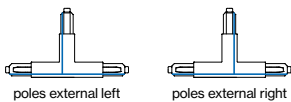

TRACK round 3-phase/3-phase + DALI-2-bus

TRACK 240V-16A

L (mm)	ORDER CODE
1000	186-015113
2000	186-015213
3000	186-015313
4000	186-015413

TRACK CURVE 240V-16A

TYPE	ORDER CODE
R 500 90° left	186-015853
R 500 90° right	186-015863