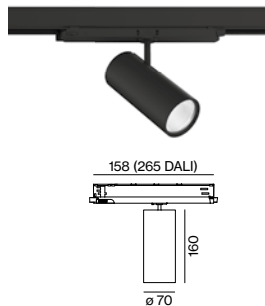

BO 70 track

TRACK LIGHT

SYSTEM POWER	LUMINOUS FLUX	ORDER CODE
34.2W	3150lm	180-7411

Optical accessories

HONEYCOMB LOUVER

TYPE	Ø-H (mm)	ORDER CODE
BO 55	50.3	007-196598
BO 70	61.3	080-5900018

OVAL LENS

TYPE	Ø-H (mm)	ORDER CODE
BO 55	50.3	007-1965890