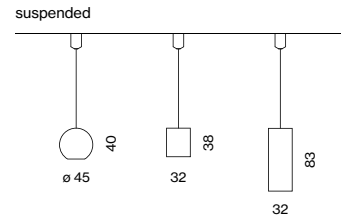

SOFT LENS

TYPE	Ø-H (mm)	ORDER CODE
BO 55	50.3	007-1965990

WALLWASHER LENS

TYPE	Ø-H (mm)	ORDER CODE
BO 55	50.3	007-1965790

Types

Colours

TRACK 3-phase
recessed/surface/suspended

TRACK recessed