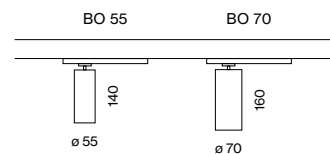

Types

Colours

Light distributions

BO 55

spot med. flood

BO 70

spot med. flood wide flood