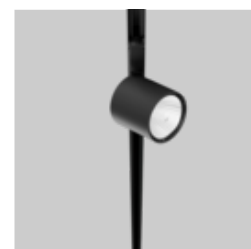

## Used products

**TWIST 100 1 lamp  
recessed**

**SASSO 60 round  
recessed 1 lamp**

**VARO 110 S**

**SASSO 100 round  
downlight recessed  
1 lamp**