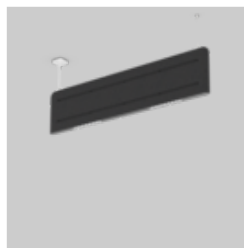

**MUSE DOUBLE
LIGHT** acoustic
suspended

MUSE LIGHT
acoustic
suspended

MUSE BAFFLE
acoustic
suspended

LENO surface

LITO 60 suspended

XAL Office Vienna

PHOTOGRAPHER

Kurt Kuball