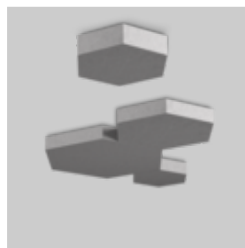

HEX-O MODULE
ceiling single +
group

SASSO 60 round
recessed 1 lamp

Kanzlei Kronberg

PHOTOGRAPHER

Eun-A Pauly

ARCHITECT

pauly + fichter

LOCATION