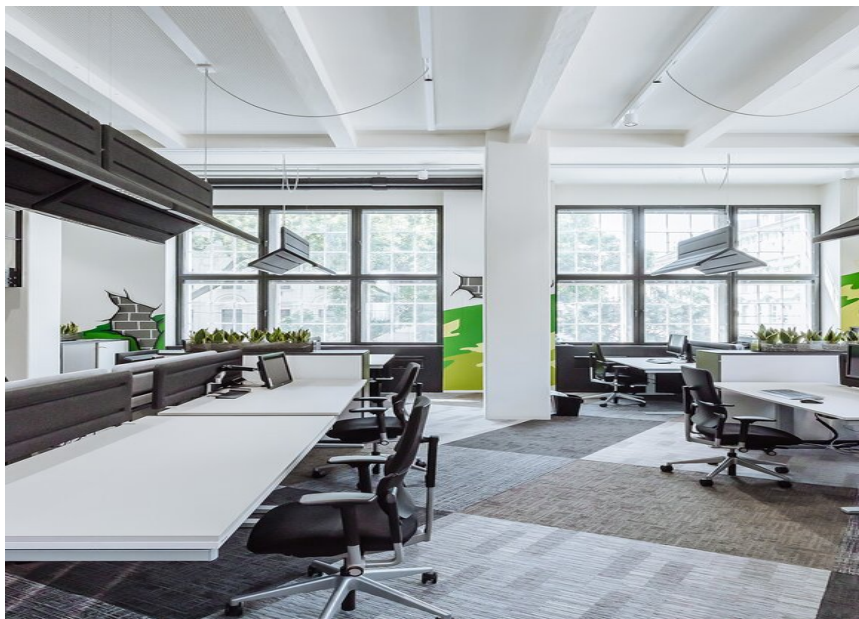

LOCATION

Austria

Used products

**MUSE DOUBLE
LIGHT acoustic
suspended**

Inter-pool Immobilien GmbH

PHOTOGRAPHER

Schneider & Schütz GmbH

ARCHITECT