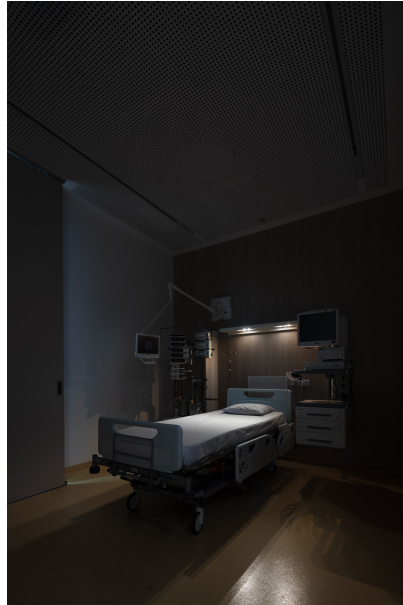

DI Michael Passenger, KAGes

LIGHTING DESIGN

XAL

LOCATION

Austria

Pictures

LKH Graz Stroke Unit

PHOTOGRAPHER