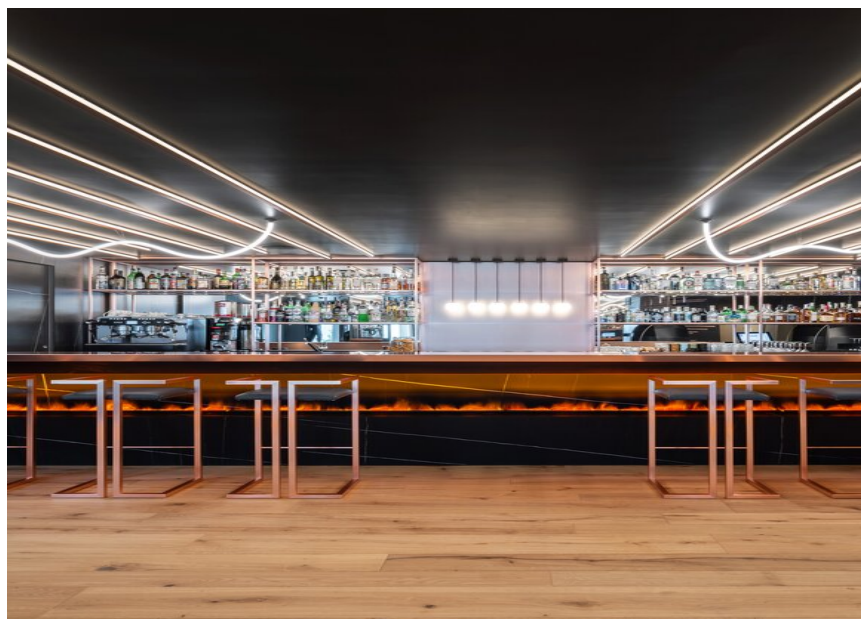

Chalet al Foss Alp Resort

PHOTOGRAPHER

Daniele Paternoster

ARCHITECT

Alessandro Cestele CESTELE ARCHITETTI

LOCATION

Italy