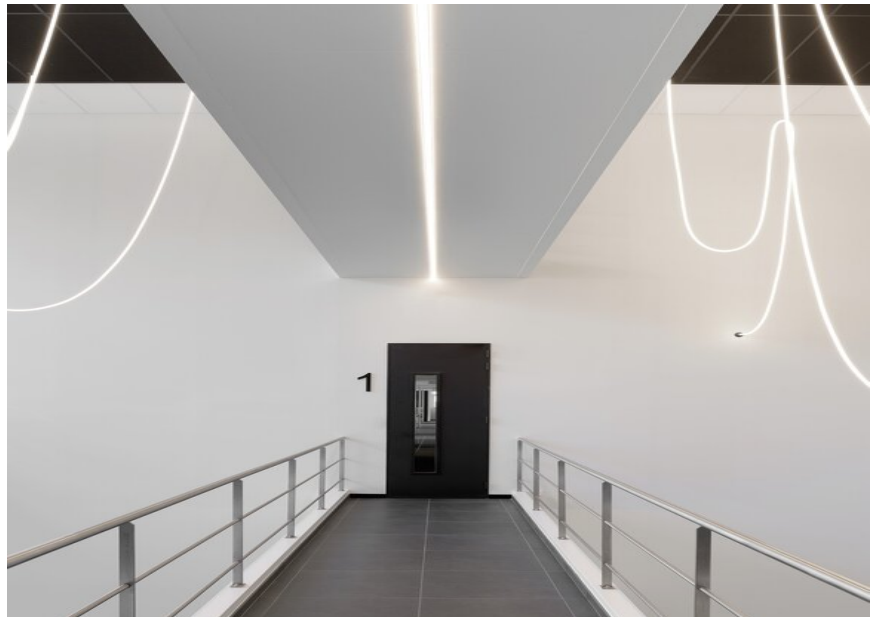

XAL Office TVH

PHOTOGRAPHER

Toon Grobet

ARCHITECT

K-ONCEPT

LOCATION

Belgium