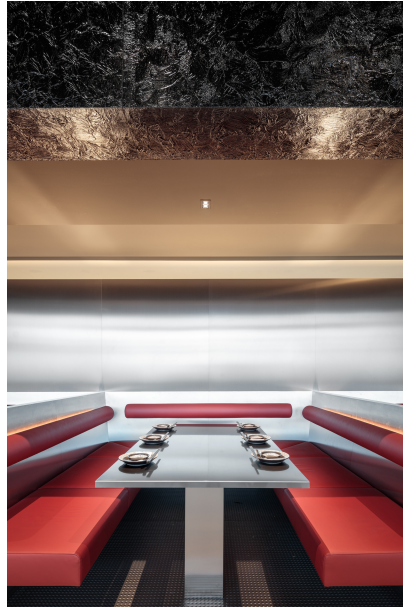

Restaurant Ebi

PHOTOGRAPHER

Kurt Kuball

ARCHITECT

Tzou Lubroth Architekten

LIGHTING DESIGN

Tzou Lubroth Architekten & XAL

LOCATION