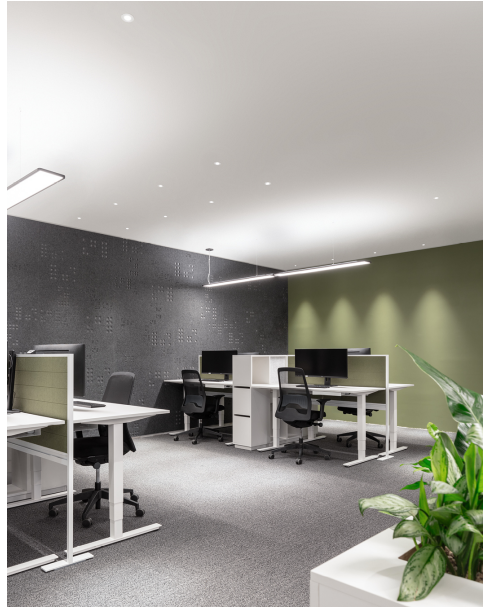

XAL

XALec, Graz

PHOTOGRAPHER

Kurt Kuball

ARCHITECT

INNOCAD Architektur ZT GmbH

LOCATION

Austria