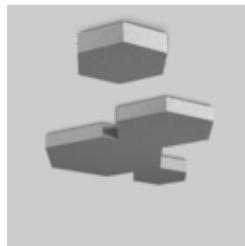

HEX-O MODULE
ceiling single +
group

SASSO 60 round
recessed 1 lamp

Kanzlei Kronberg

PHOTOGRAPHER

Eun-A Pauly

ARCHITECT

pauly + fichter

LOCATION