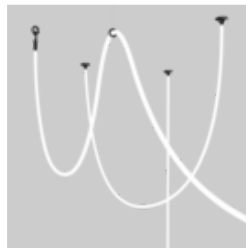

JANE semi-recessed / surface / suspended

VARO 80 S

Steirerfleisch

PHOTOGRAPHER

György Palkó

ARCHITECT

Andrea Vattovani

LOCATION