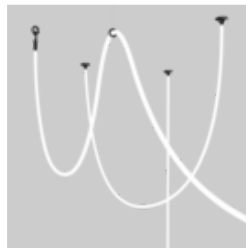

JANE semi-recessed / surface / suspended

VARO 80 S

XAL Steirerfleisch

PHOTOGRAPHER
György Palkó

ARCHITECT
Andrea Vattovani

LOCATION
Austria

Pictures

Steirerfleisch