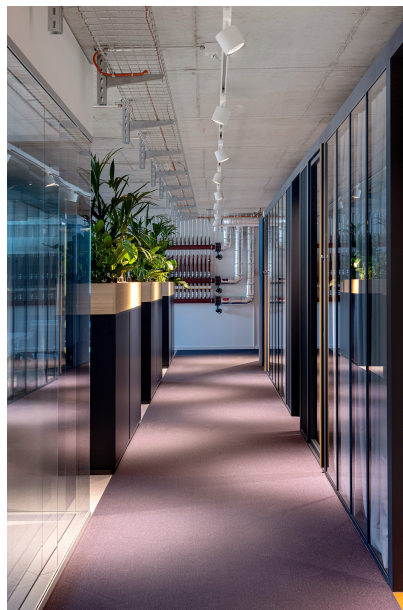

Kühne + Nagel

PHOTOGRAPHER

Sarah Vonesch Photography

ARCHITECT

Vivere Innenarchitektur GmbH

LOCATION

Switzerland