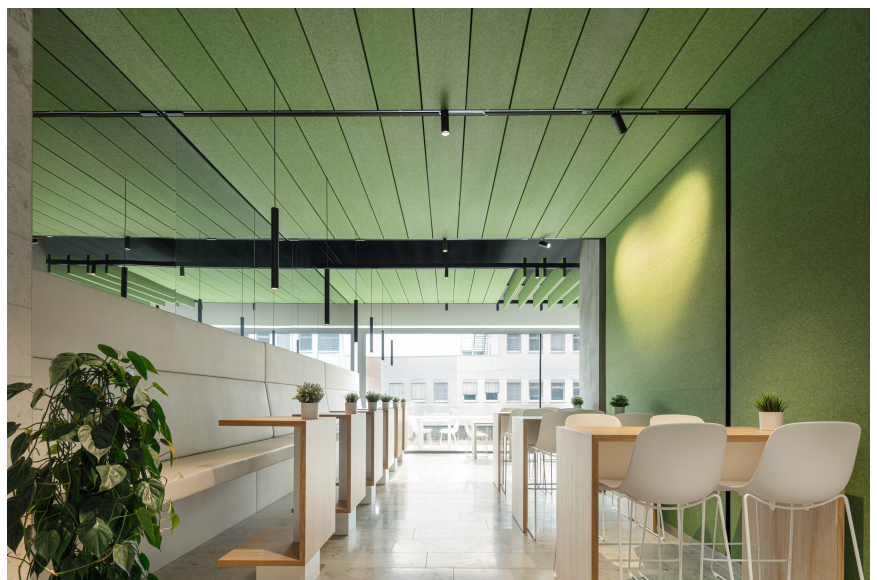

XAL E-Campus

PHOTOGRAPHER
Kurt Kuball

ARCHITECT
Designstudio zweithaler

LOCATION
Austria