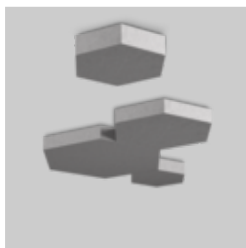

## Used products

**HEX-O MODULE**  
ceiling single +  
group

**SASSO 60 round**  
recessed 1 lamp