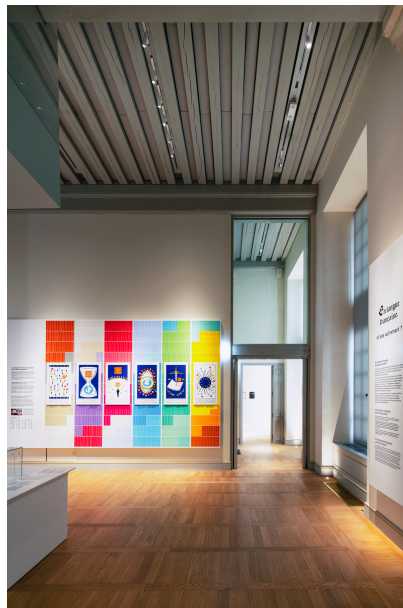

PHOTOGRAPHER

Kris Dekeijser

ARCHITECT

Projectiles

LIGHTING DESIGN

8.18Lumiere Paris

LOCATION

France