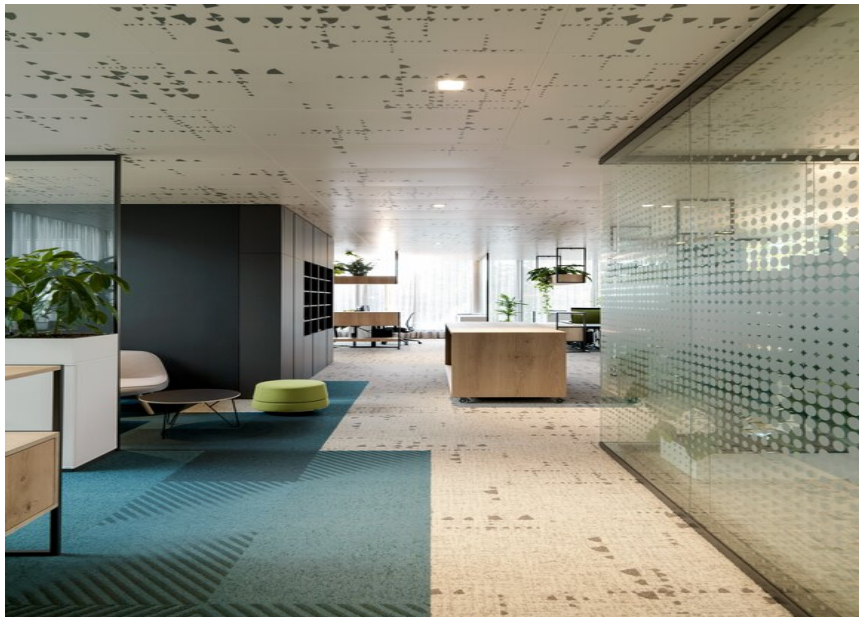

WAG Wohnungsanlagen GmbH

PHOTOGRAPHER

Kurt Hoerbst

ARCHITECT

INNOCAD Architecture, Marte.Marte
Architekten

LIGHTING DESIGN

INNOCAD Architecture, TB Wiesauer

LOCATION

Austria