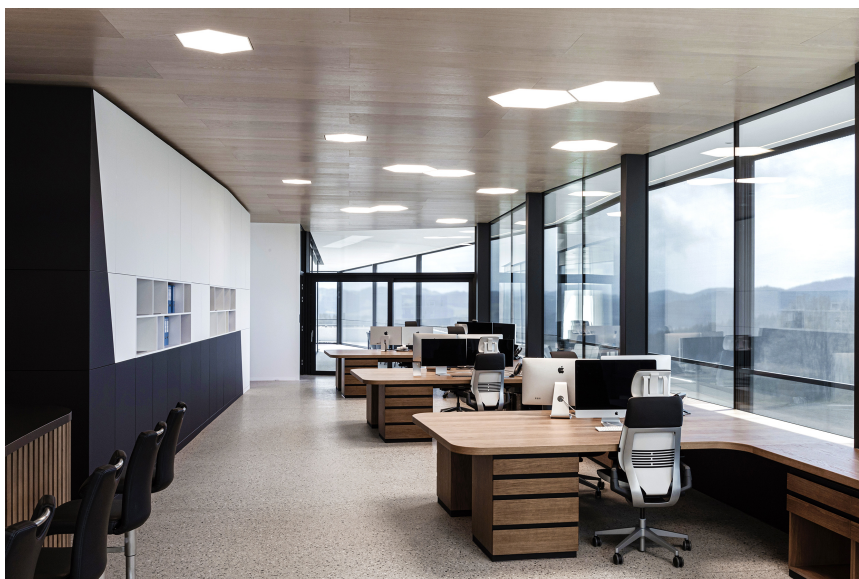

Sonnenschutz Rainer

PHOTOGRAPHER

Catherine Roider

ARCHITECT

Sonos Architektur, Stefan Punz

LOCATION

Austria

Pictures