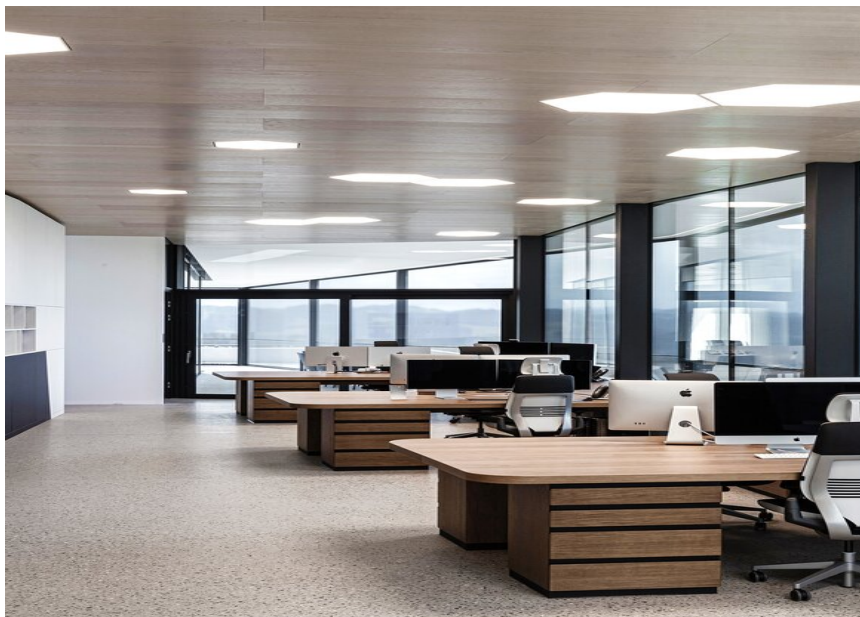

Sonnenschutz Rainer

PHOTOGRAPHER

Catherine Roider

ARCHITECT

Sonos Architektur, Stefan Punz

LOCATION

Austria