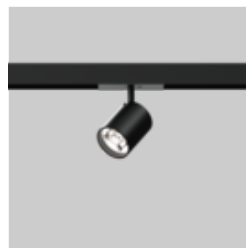

## Used products

**MOVE IT 25**  
surface /  
suspended system

**JUST 55 MOVE IT**  
25 / 25 S / 45

**SPOT LINE MOVE**  
IT 25

**OPAL HIGH**  
**PERFORMANCE**  
**MOVE IT 25**