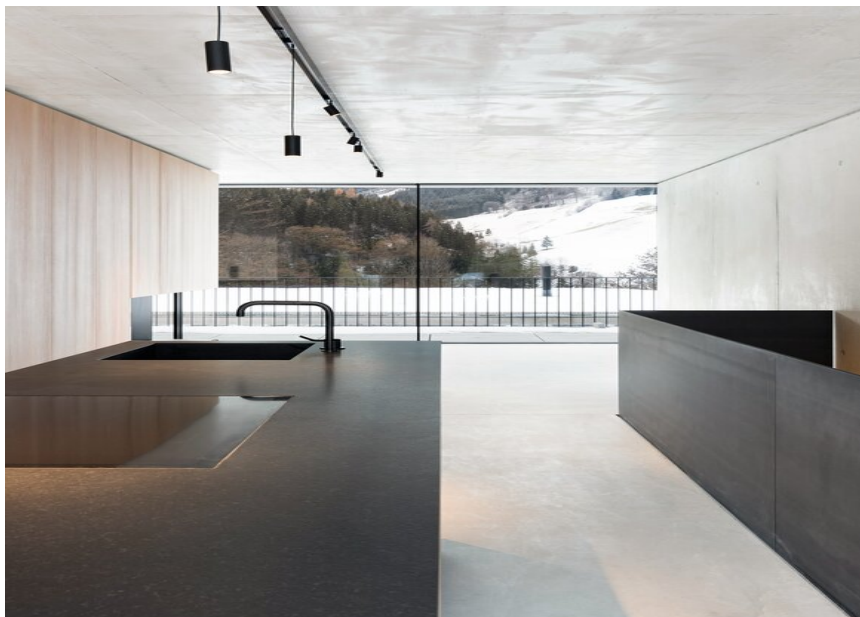

Mountain Cabin

PHOTOGRAPHER

Christoph Panzer

LIGHTING DESIGN

Egger Licht GmbH

LOCATION

Austria