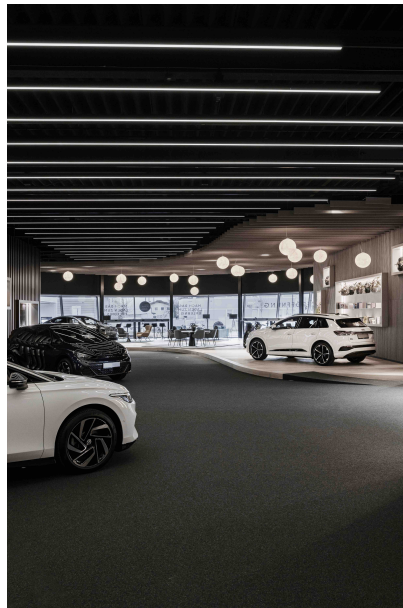

XAL Moon City

PHOTOGRAPHER
Catherine Roider

ARCHITECT
Panek Architekten

LIGHTING DESIGN
Found, Lukas Lettner

LOCATION
Austria

Pictures