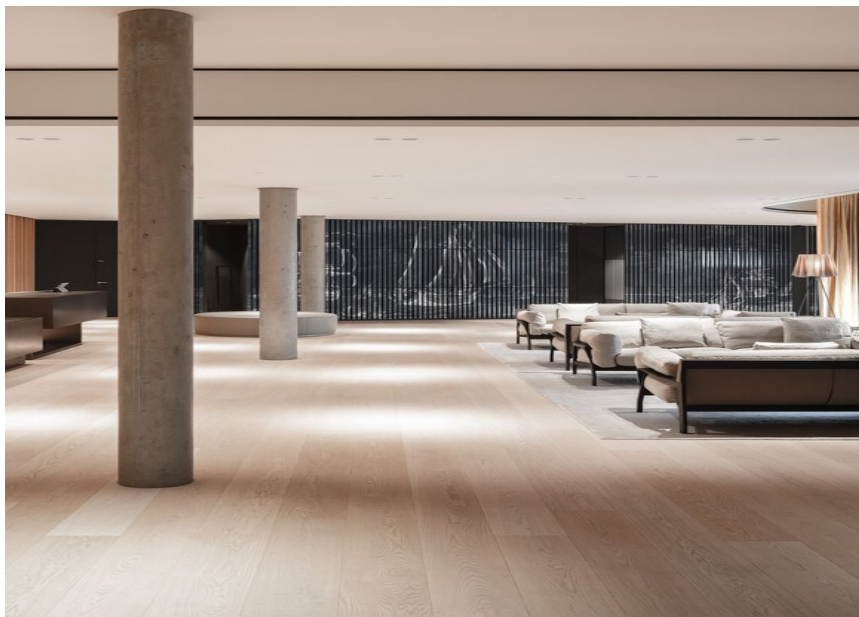

Health Resort Lanserhof Sylt

PHOTOGRAPHER

HGEsch

ARCHITECT

ingenhoven architects

LIGHTING DESIGN

Tropp Lighting Design

LOCATION

Germany

Used products

SASSO PRO 100
adjustable offset
round recessed

Health Resort Lanserhof Sylt

PHOTOGRAPHER

HGEsch

ARCHITECT

ingenhoven architects