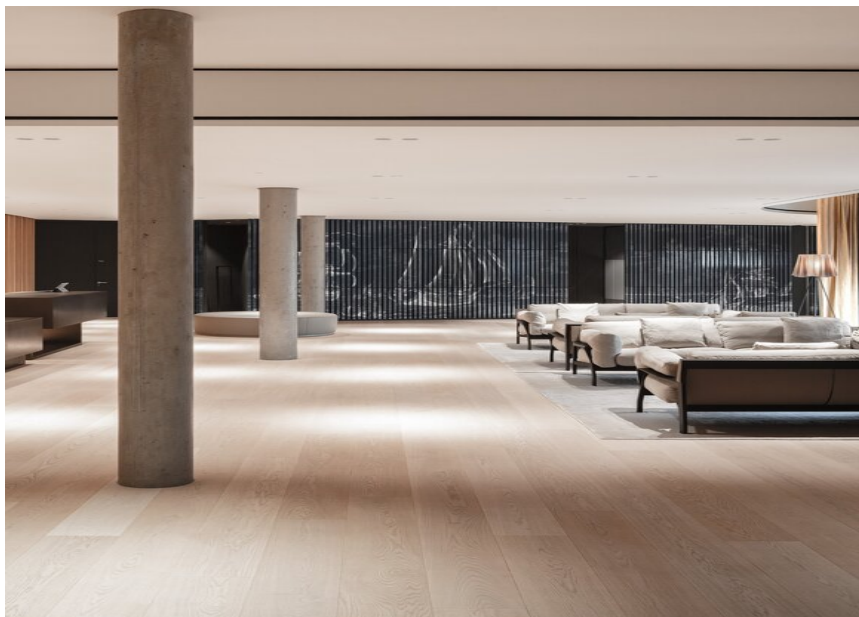

Health Resort Lanserhof Sylt

PHOTOGRAPHER

HGEsch

ARCHITECT

ingenhoven architects

LIGHTING DESIGN

Tropp Lighting Design

LOCATION

Germany

Used products

SASSO PRO 100
adjustable offset
round recessed

Health Resort Lanserhof Sylt

PHOTOGRAPHER
HGEsch

ARCHITECT
ingenhoven architects

LIGHTING DESIGN
Tropp Lighting Design

LOCATION
Germany

Pictures

Health Resort Lanserhof Sylt

PHOTOGRAPHER
HGEsch

ARCHITECT
ingenhoven architects

LIGHTING DESIGN
Tropp Lighting Design

LOCATION
Germany