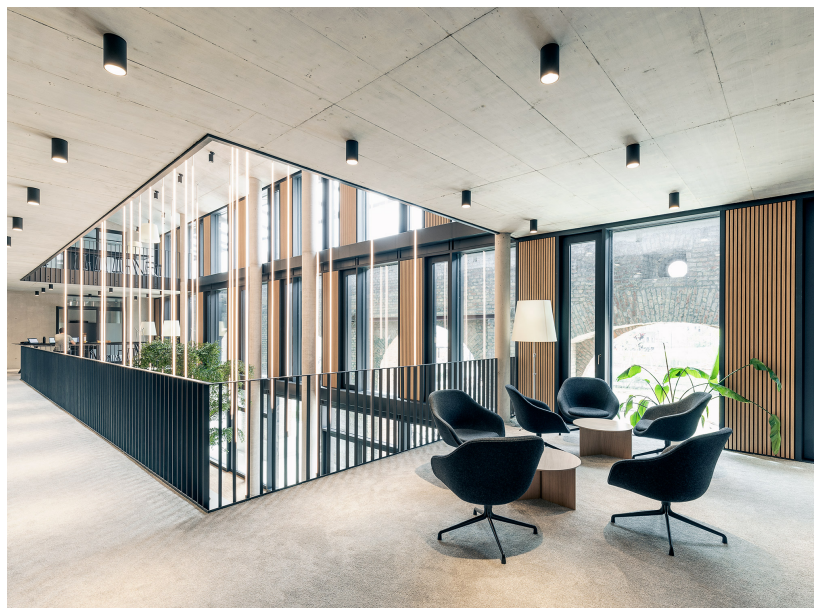

Waterdrop Headquarters

PHOTOGRAPHER
tschinkersten fotografie

ARCHITECT
AllesWirdGut Architekten

LOCATION
Austria