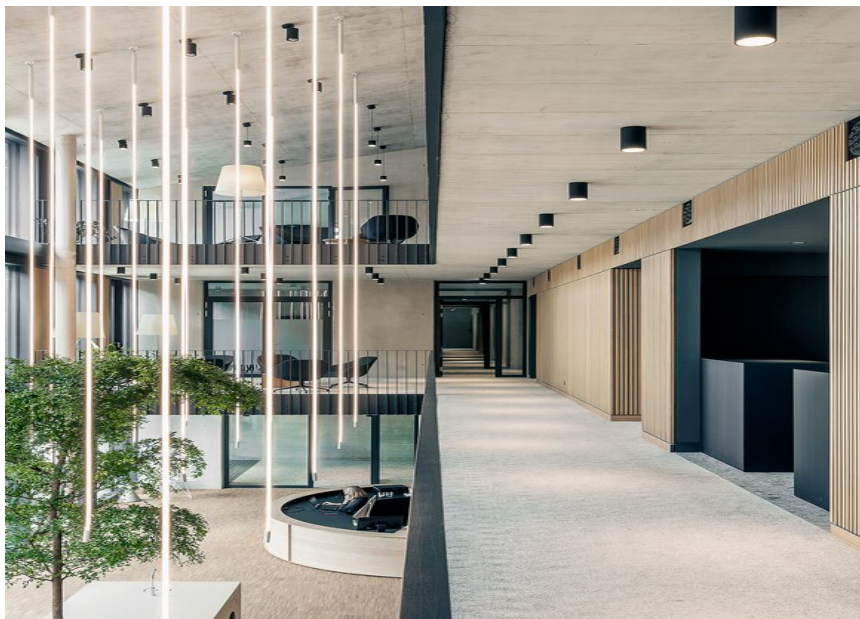

Waterdrop Headquarters

PHOTOGRAPHER

tschinkersten fotografie

ARCHITECT

AllesWirdGut Architekten

LOCATION

Austria