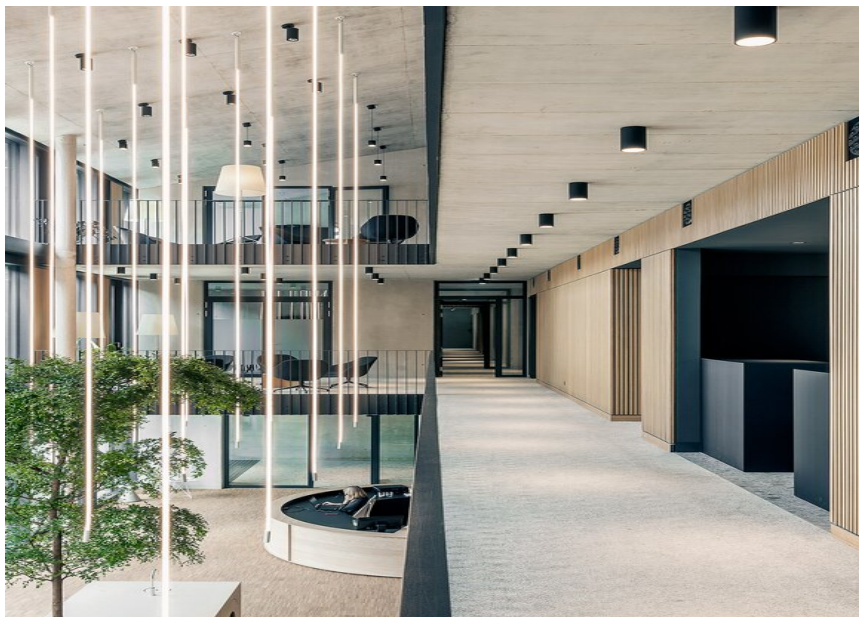

Waterdrop Headquarters

PHOTOGRAPHER

tschinkersten fotografie

ARCHITECT

AllesWirdGut Architekten

LOCATION

Austria