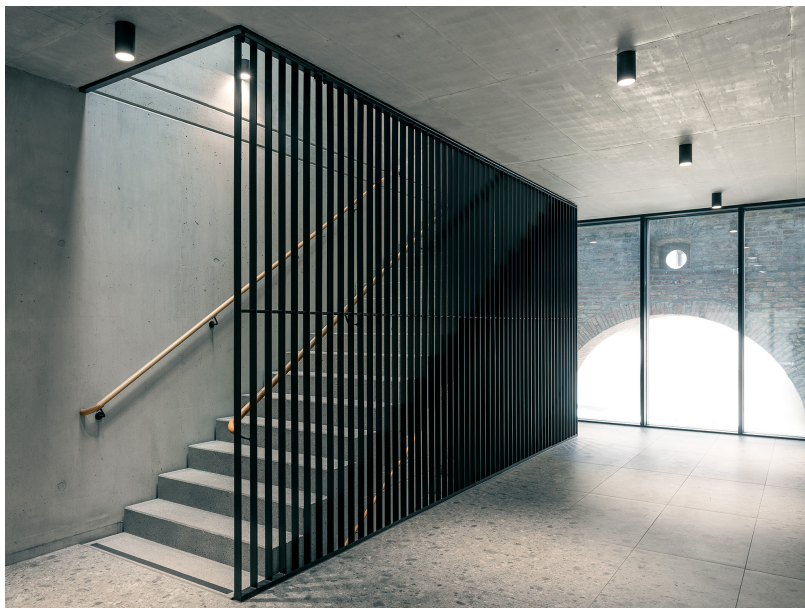

Waterdrop Headquarters

PHOTOGRAPHER

tschinkersten fotografie

ARCHITECT

AllesWirdGut Architekten

LOCATION

Austria