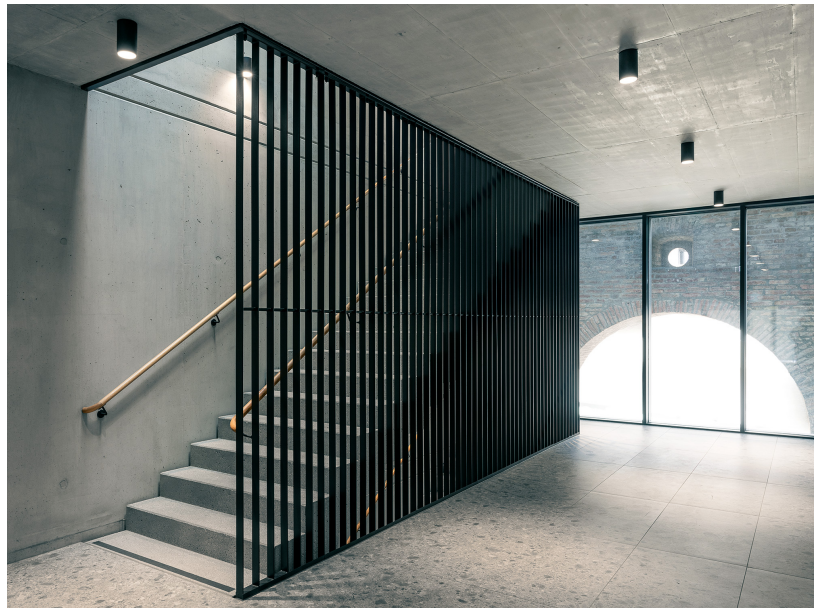

Waterdrop Headquarters

PHOTOGRAPHER
tschinkersten fotografie

ARCHITECT
AllesWirdGut Architekten

LOCATION
Austria