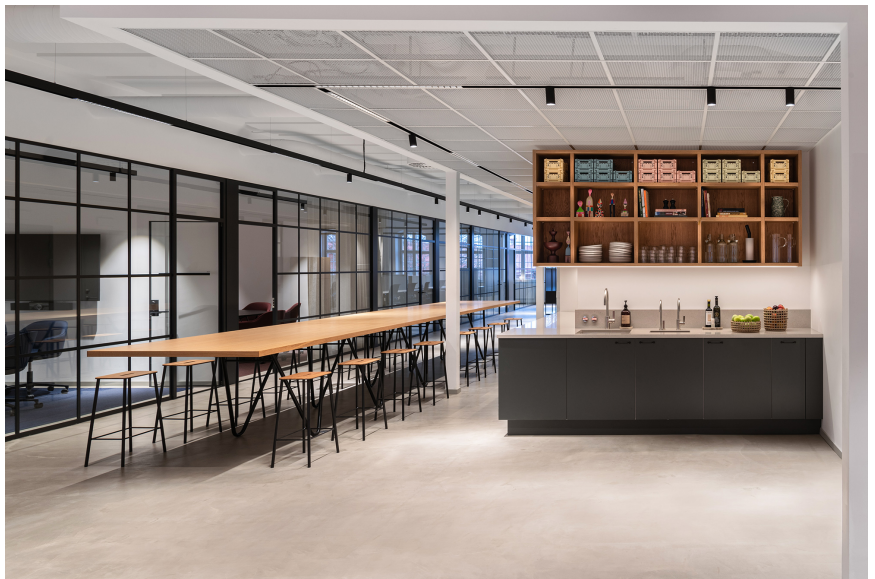

DAP Office, Stockholm

PHOTOGRAPHER

Lasse Olsson Photography

ARCHITECT

DAP Group

LIGHTING DESIGN

DAP Group

LOCATION

Sweden