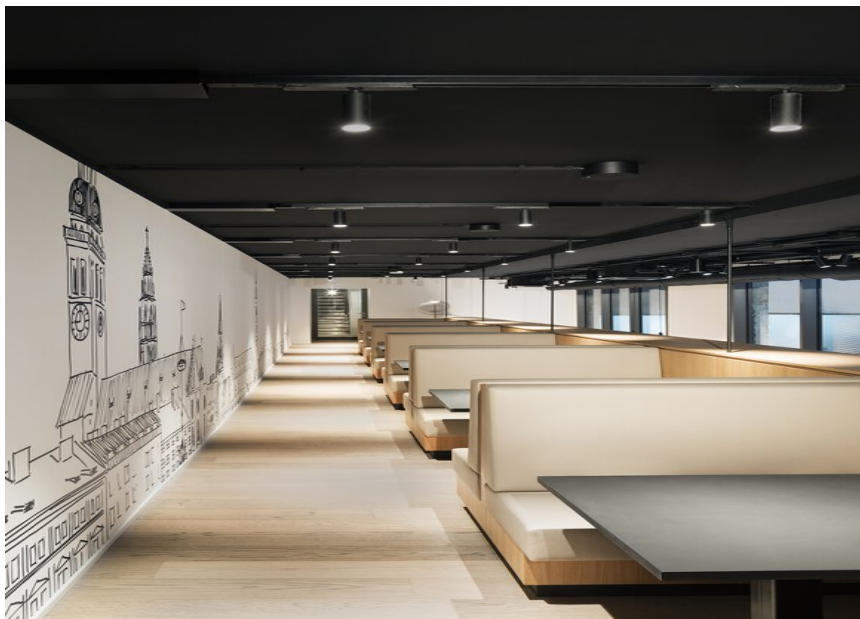

Office Bain, Munich

PHOTOGRAPHER

Werner Huthmacher

ARCHITECT

Landau + Kindelbacher

LIGHTING DESIGN

Tropp Lighting Design

LOCATION

Germany