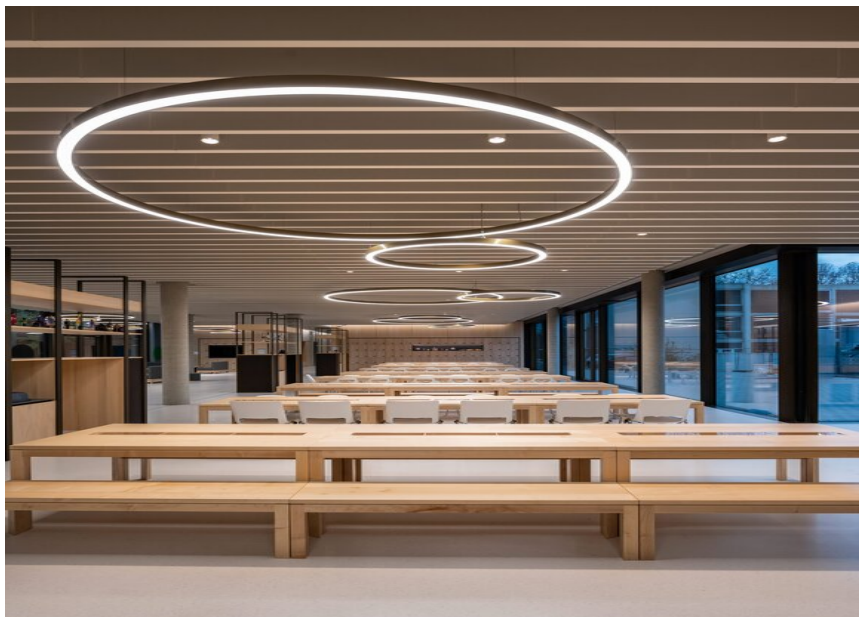

Germany

Used products

MINO 60 surface

SASSO 60 round ceiling

MINO 60 CIRCLE suspended

MINO 100 surface

Maria Ward Schule

PHOTOGRAPHER