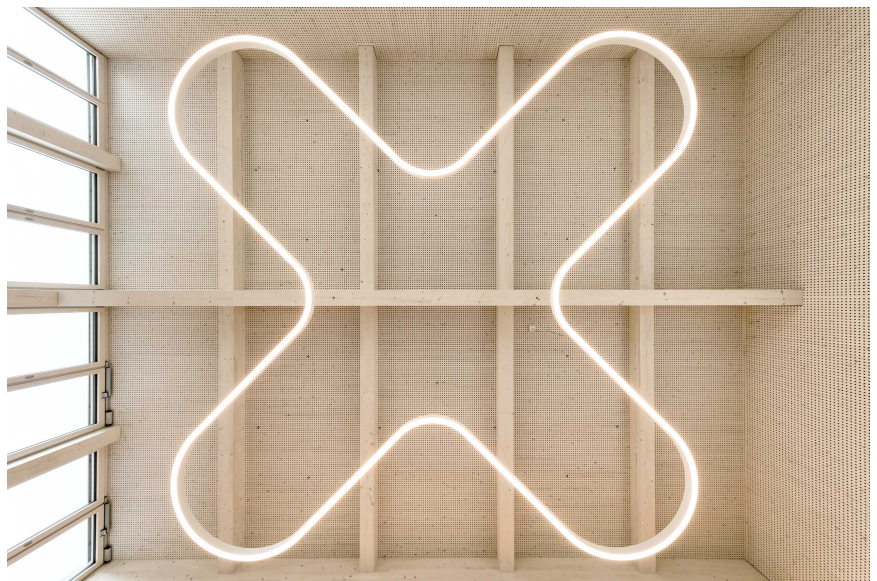

Kindergarten Lengnau

PHOTOGRAPHER

Markus Käch

ARCHITECT

Fahrni Partner Architekten GmbH

LIGHTING DESIGN

tbd

LOCATION

Switzerland