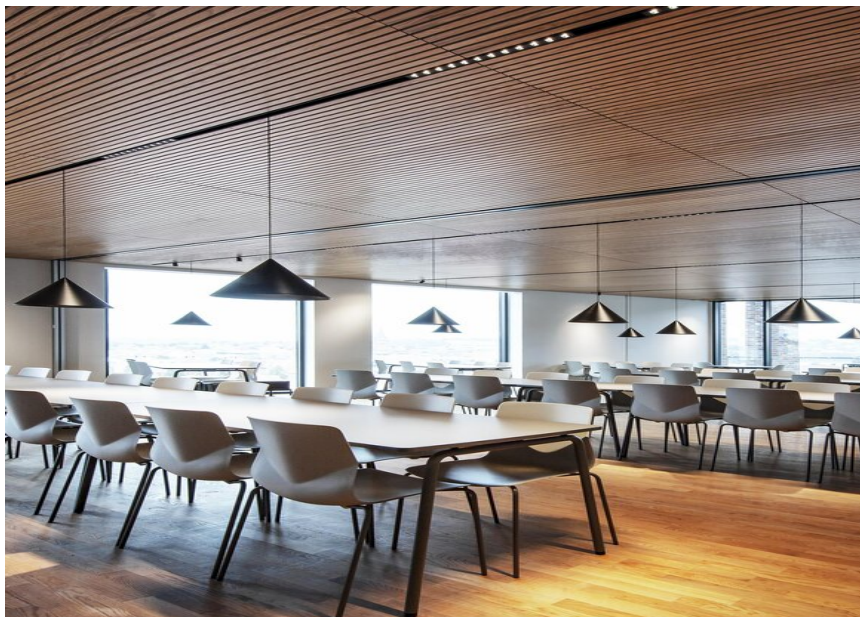

Denmark

Used products

MINO 60 CIRCLE
ceiling

MOVE IT 25
trimless system

SPOT LINE MOVE
IT 25

JUST 45 MOVE IT
25 / 25 S / 45

ARY MOVE IT 25 /
25 S / 45

Andersen Aarhus