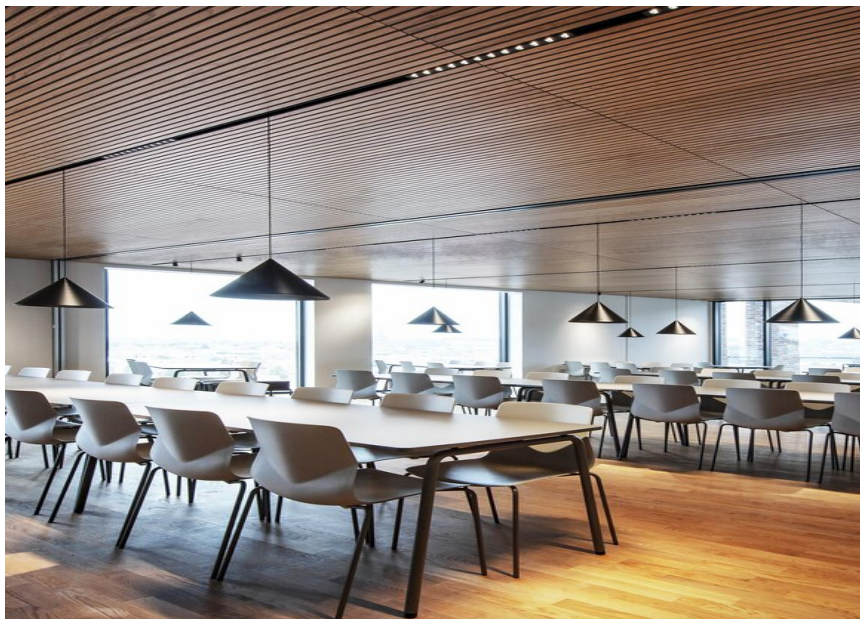

Denmark

Used products

MINO 60 CIRCLE
ceiling

MOVE IT 25
trimless system

SPOT LINE MOVE
IT 25

JUST 45 MOVE IT
25 / 25 S / 45

ARY MOVE IT 25 /
25 S / 45

Andersen Aarhus