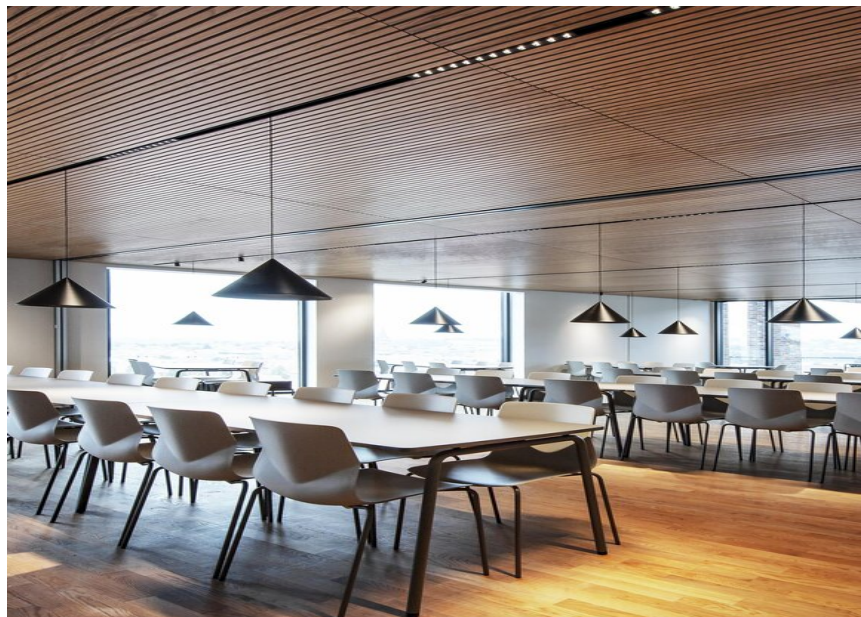

Denmark

Used products

MINO 60 CIRCLE
ceiling

MOVE IT 25
trimless system

SPOT LINE MOVE
IT 25

JUST 45 MOVE IT
25 / 25 S / 45

ARY MOVE IT 25 /
25 S / 45

Andersen Aarhus