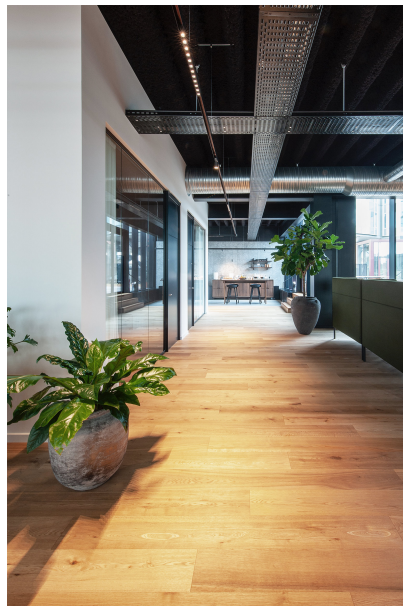

Office Rooftop

PHOTOGRAPHER

Kris Dekeijser

ARCHITECT

SMO

LIGHTING DESIGN

Anker & Co

LOCATION

Denmark