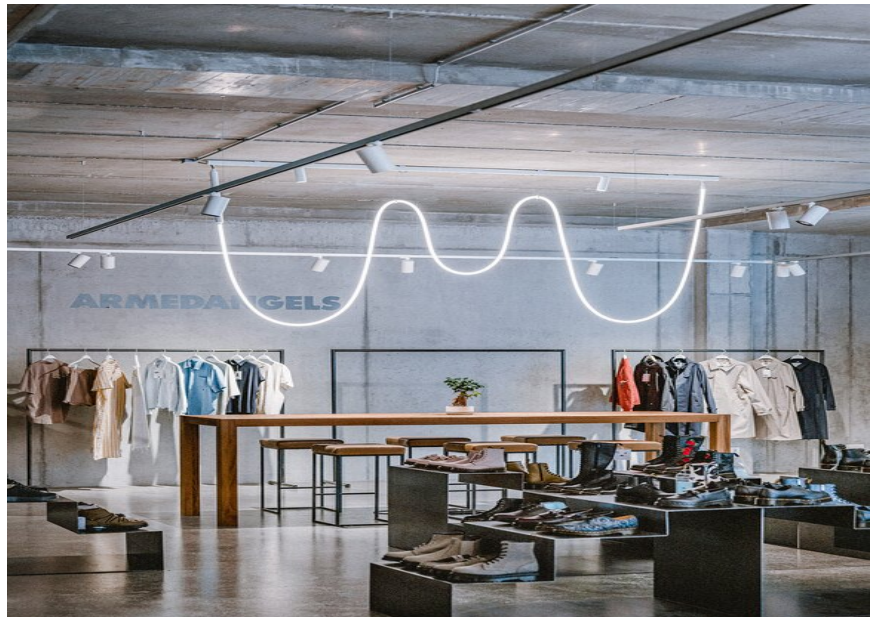

Modehaus Salt & Threads

PHOTOGRAPHER

Kathrin Gollackner

ARCHITECT

Studio Barbara Gollackner

LOCATION

Austria