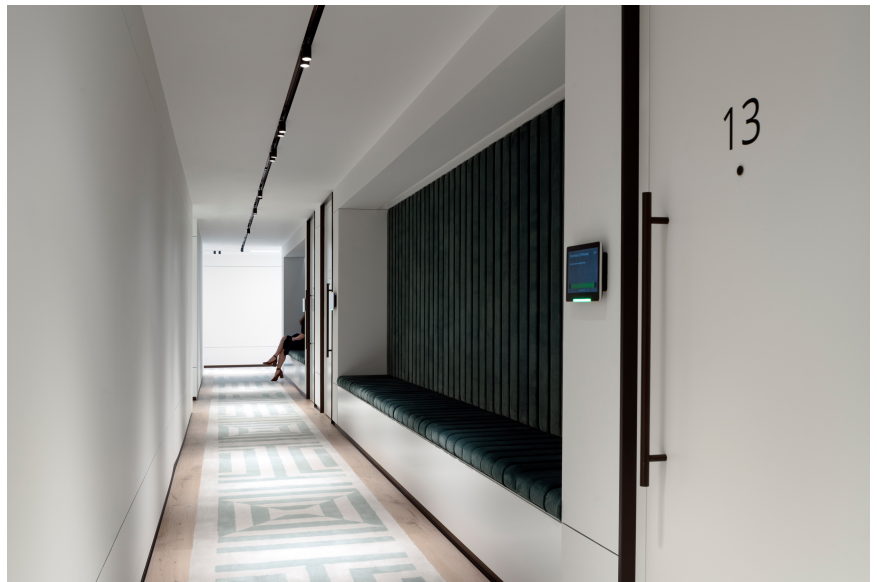

PHOTOGRAPHER
David Churchill

ARCHITECT
MCM

LOCATION
United Kingdom