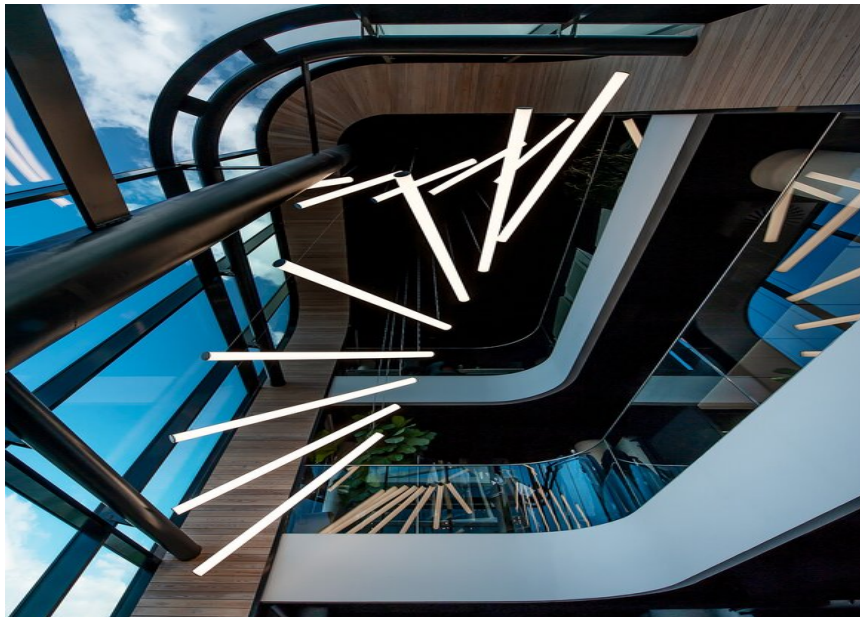

Office Amsterdam

PHOTOGRAPHER

Kris Dekeijser

ARCHITECT

MVSA Architects

LOCATION

Netherlands