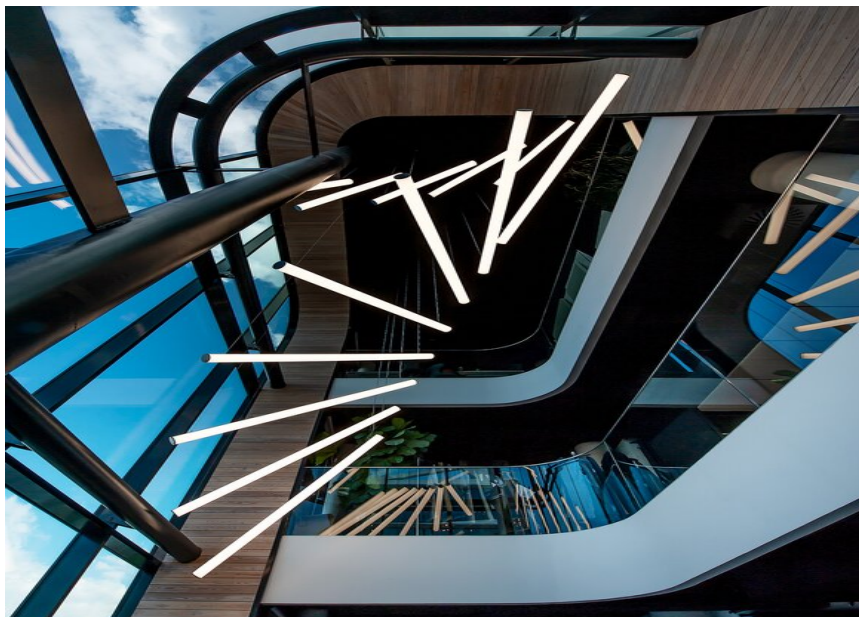

Office Amsterdam

PHOTOGRAPHER

Kris Dekeijser

ARCHITECT

MVSA Architects

LOCATION

Netherlands