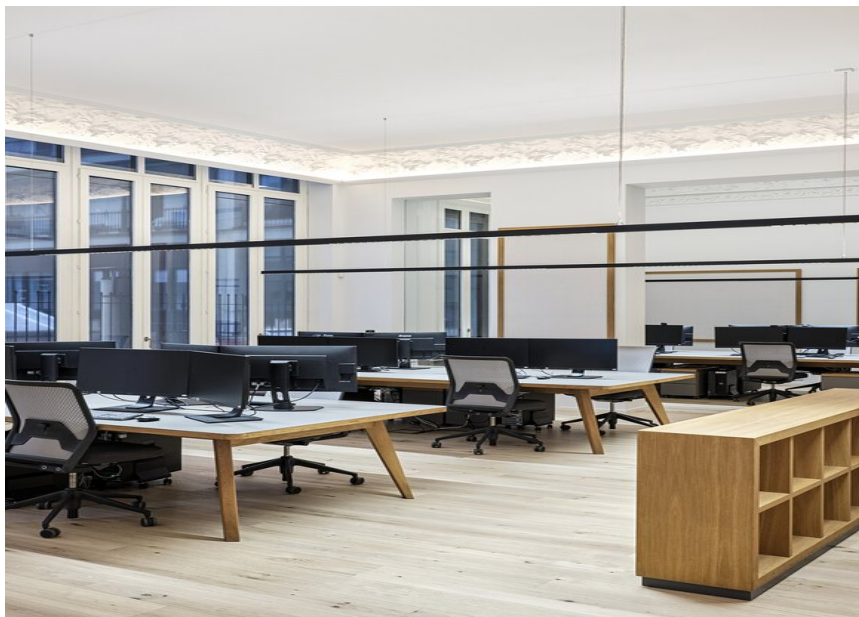

Creative Lab BCN

PHOTOGRAPHER

Miquel Llonch, tables designed by James Burleigh

LIGHTING DESIGN

MMAS Lighting

LOCATION

project.place.Barcelona, Spain