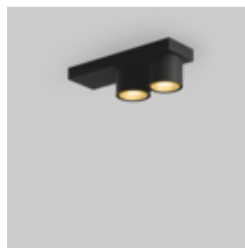

**SASSO 60 base 2
lamps ceiling**

Einfamilienhaus EFF

PHOTOGRAPHER

Heldentheater

ARCHITECT

STUDIO WG3

LOCATION

Austria