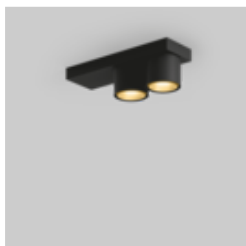

**SASSO 60 base 2
lamps ceiling**

Einfamilienhaus EFF

PHOTOGRAPHER

Heldentheater

ARCHITECT

STUDIO WG3

LOCATION

Austria