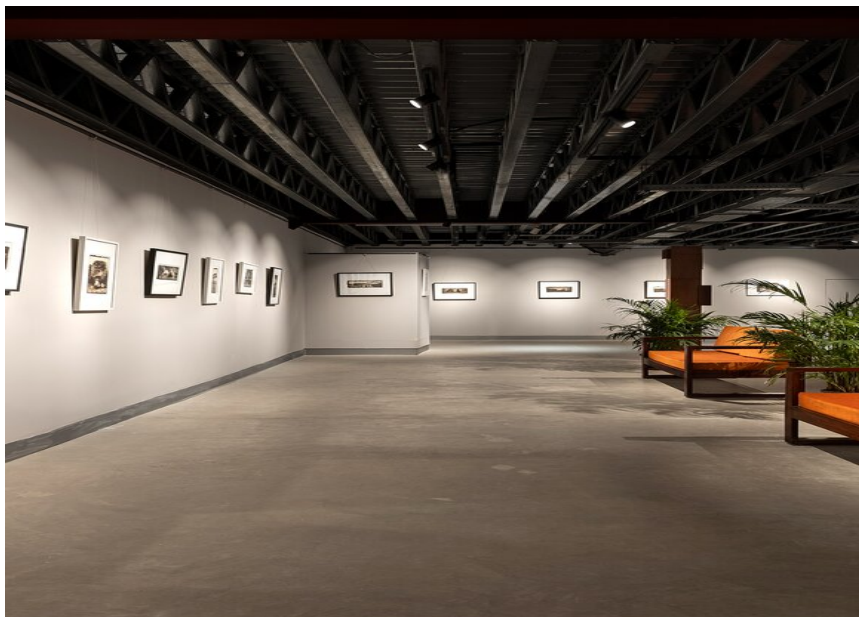

Museo Camera

PHOTOGRAPHER

Purnesh Dev Nikhanj

LIGHTING DESIGN

Studio Lumitiv

LOCATION

India