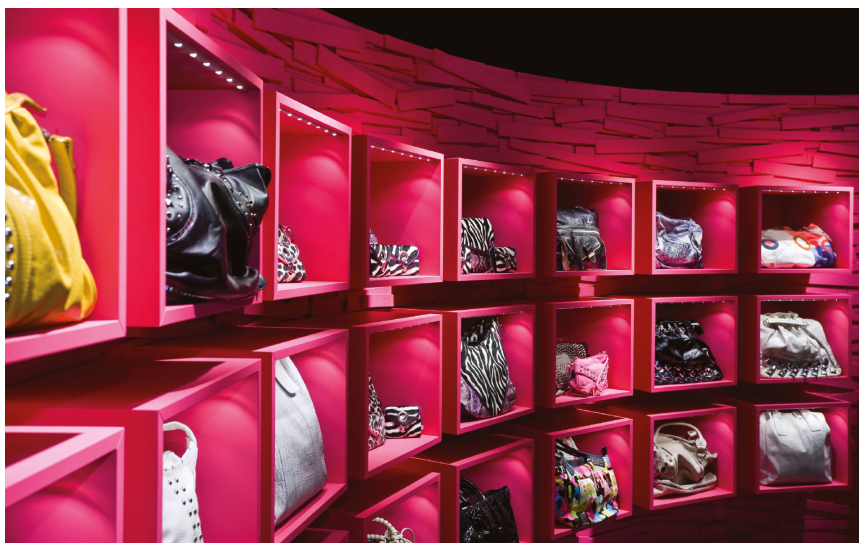

OMG! SHOE STORE

PHOTOGRAPHER

Werner Krug

ARCHITECT

Design und Bauabteilung Leder & Schuh AG,
Mag. Hans Michael Heger, Graz

LIGHTING DESIGN

Vedder.Lichtmanagement, München

LOCATION

Austria

Pictures