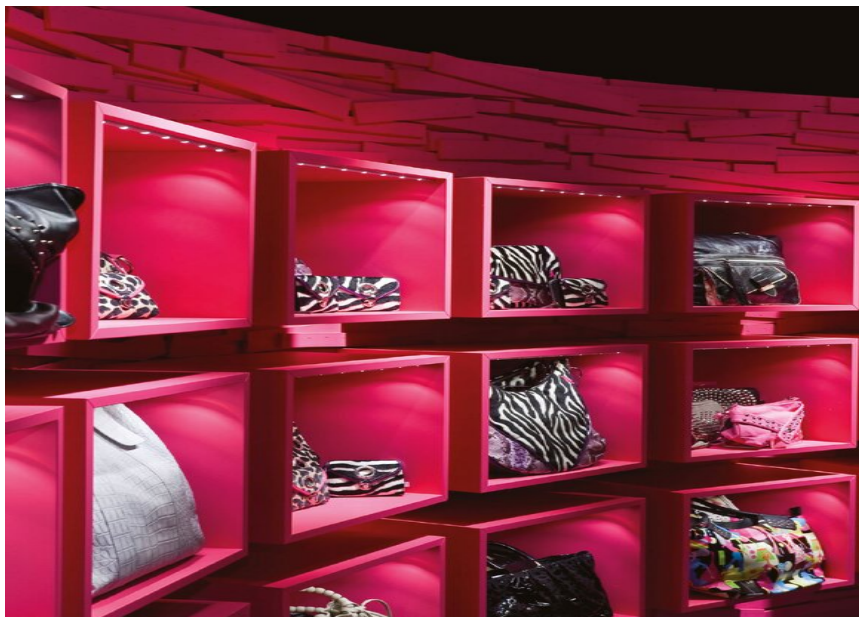

OMG! SHOE STORE

PHOTOGRAPHER

Werner Krug

ARCHITECT

Design und Bauabteilung Leder & Schuh AG,
Mag. Hans Michael Heger, Graz

LIGHTING DESIGN

Vedder.Lichtmanagement, München

LOCATION

Austria