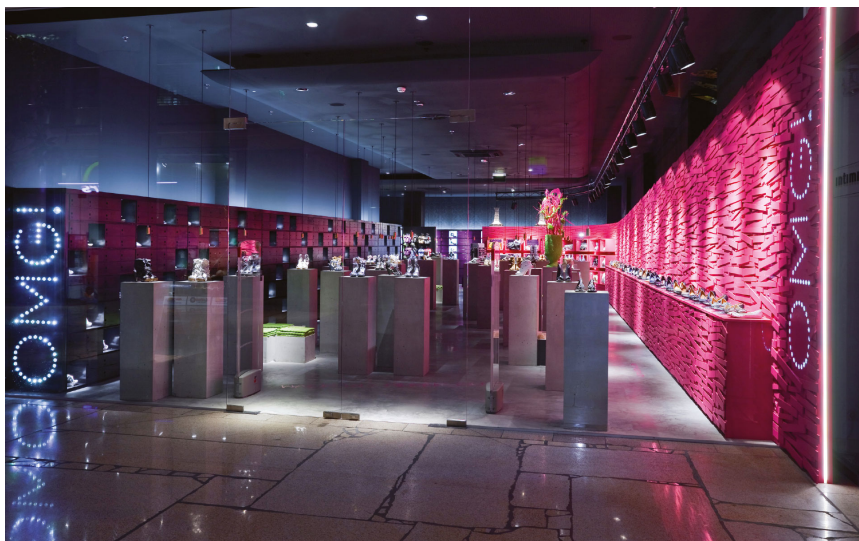

OMG! SHOE STORE

PHOTOGRAPHER

Werner Krug

ARCHITECT

Design und Bauabteilung Leder & Schuh AG,
Mag. Hans Michael Heger, Graz

LIGHTING DESIGN

Vedder.Lichtmanagement, München

LOCATION

Austria

Pictures

OMG! SHOE STORE

PHOTOGRAPHER

Werner Krug

ARCHITECT

Design und Bauabteilung Leder & Schuh AG,
Mag. Hans Michael Heger, Graz

LIGHTING DESIGN