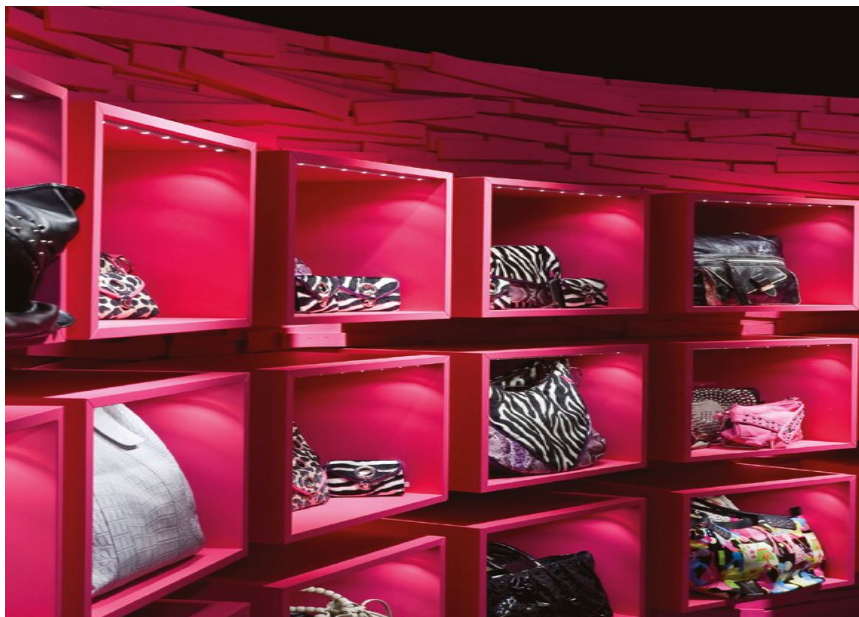

OMG! SHOE STORE

PHOTOGRAPHER

Werner Krug

ARCHITECT

Design und Bauabteilung Leder & Schuh AG,
Mag. Hans Michael Heger, Graz

LIGHTING DESIGN

Vedder.Lichtmanagement, München

LOCATION

Austria

Used products

**SASSO 100 round
recessed 1 lamp**

NANO turn

OMG! SHOE STORE

PHOTOGRAPHER

Werner Krug

ARCHITECT