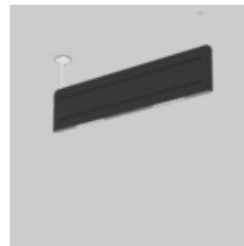

**MUSE DOUBLE
LIGHT acoustic
suspended**

**MUSE LIGHT
acoustic
suspended**

**MUSE BAFFLE
acoustic
suspended**

LENO surface

LITO 60 suspended

XAL Office Vienna

PHOTOGRAPHER

Kurt Kuball