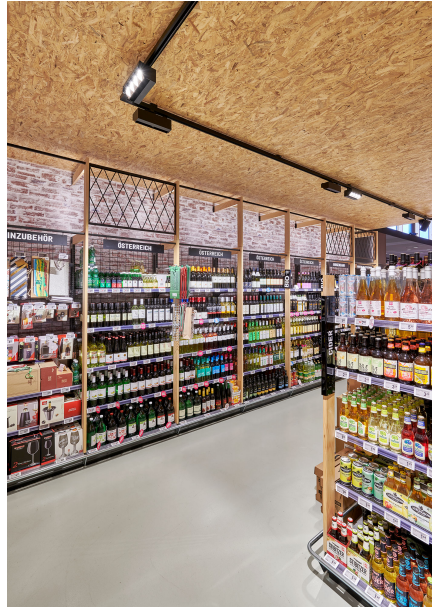

XAL Sutterlütty

PHOTOGRAPHER

Z. Gataric Fotografie

ARCHITECT

Hermann Kaufmann + Partner ZT GmbH

LOCATION

Austria