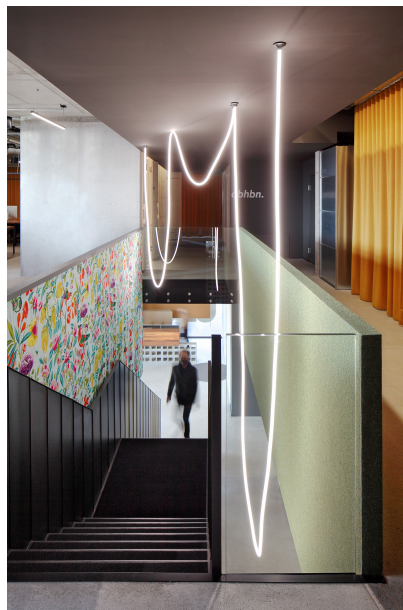

Upart Werbung & Kommunikation GmbH

PHOTOGRAPHER

Gregor Graf

ARCHITECT

MOSER UND HAGER Architekten ZT GmbH

LOCATION

Austria

Pictures