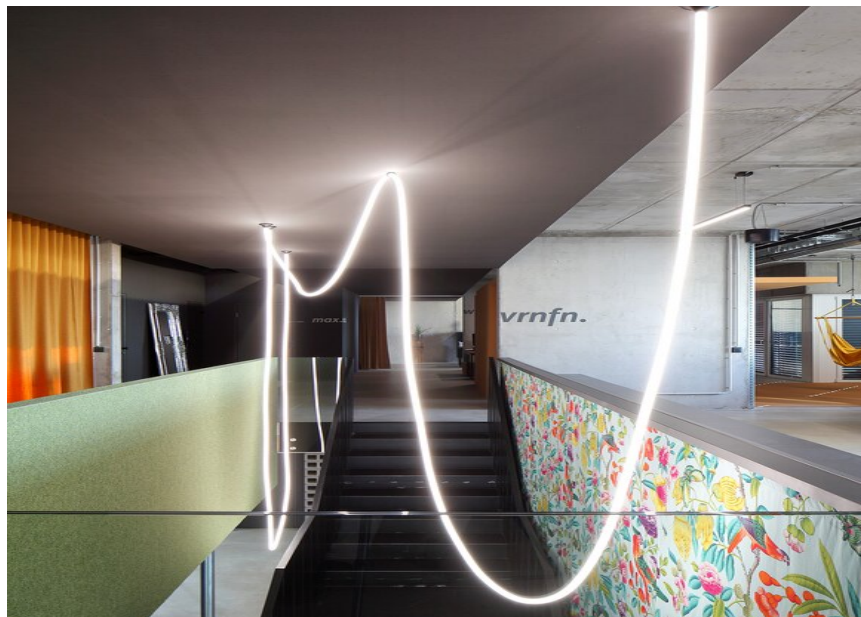

Upart Werbung & Kommunikation GmbH

PHOTOGRAPHER

Gregor Graf

ARCHITECT

MOSER UND HAGER Architekten ZT GmbH

LOCATION

Austria