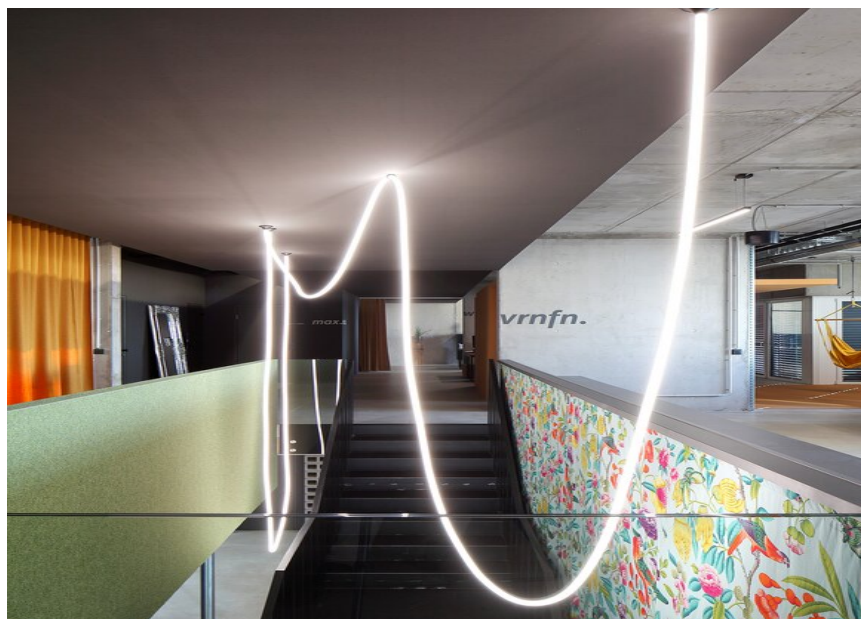

PHOTOGRAPHER

Gregor Graf

ARCHITECT

MOSER UND HAGER Architekten ZT GmbH

LOCATION

Austria

**Used products**

**JANE semi-
recessed /
surface /
suspended**